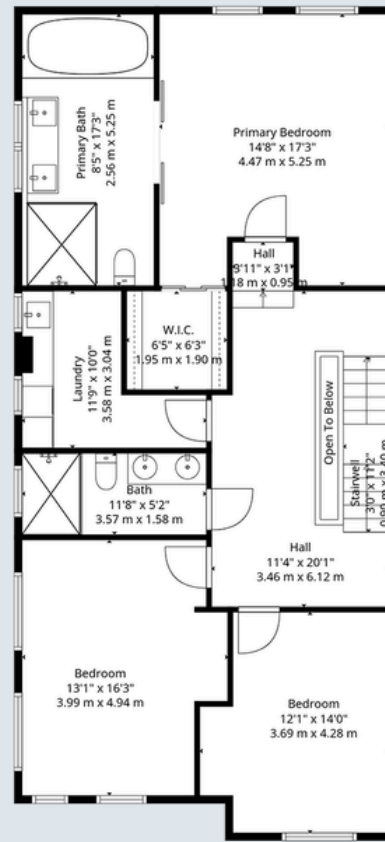

First Floor

Second Floor

Third Floor

Fourth Floor

Total Square Footage (Above Grade): 2,750 sq ft | Total Square Footage (Including Basement & Garage): 4,183 sq ft

## Scan the QR code

to access the complete gallery, detailed floor plans, and immersive virtual tour, revealing the full scope and detail needed to truly appreciate this exceptional residence.